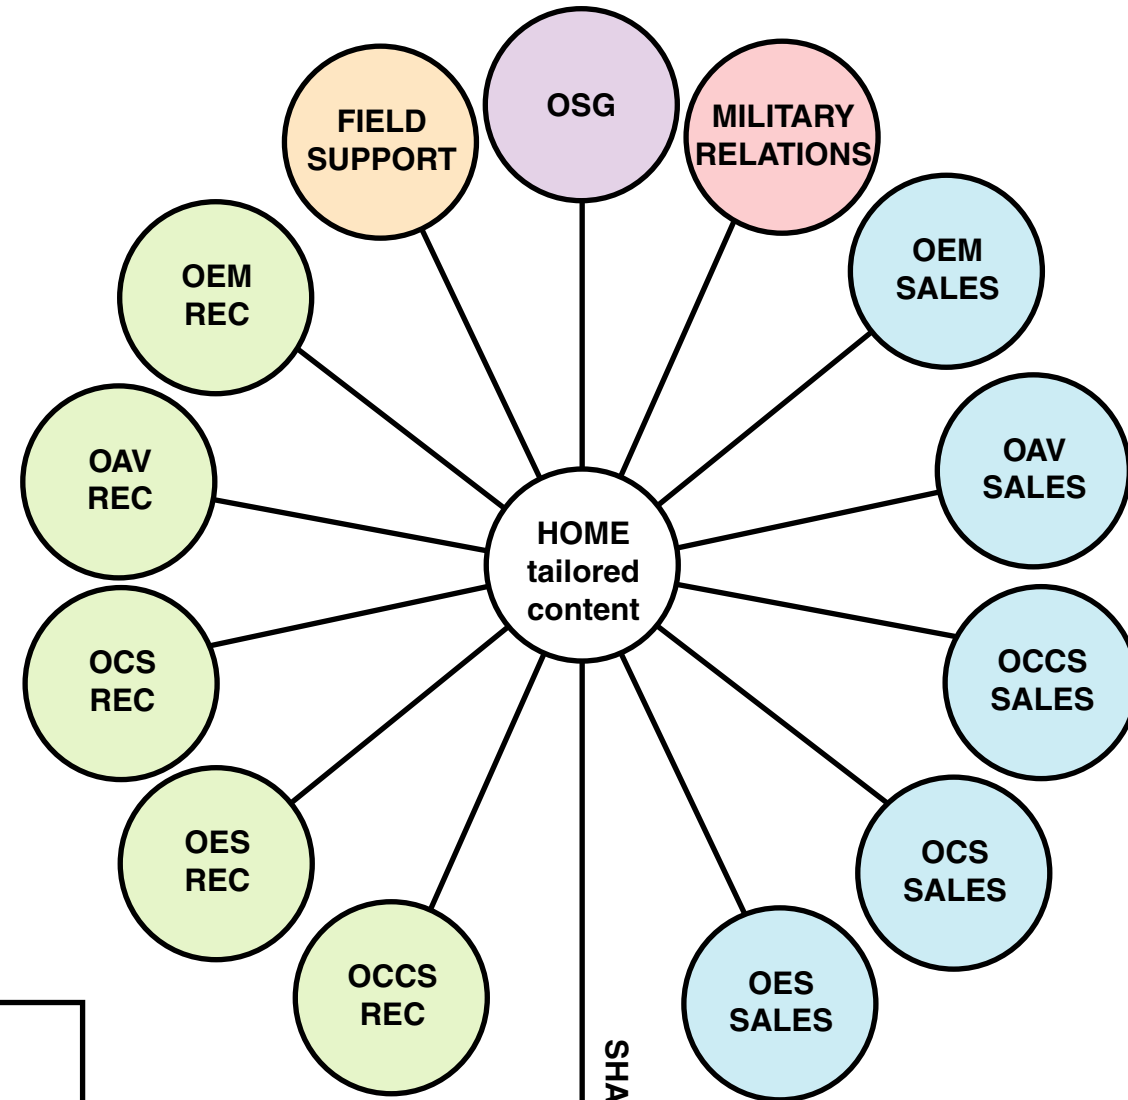

FIELD SUPPORT
General Forms/Docs.
Online Order Systems
Office Listings
Internal Training
W2 Tracking
Advertising
Recruiter Tools(?)

OPERATIONS SUPPORT
General Forms/Docs.
Associate Resources
Online Order Systems
Office Listings
Internal Training (?)
[other/more specific]

MILITARY REC.
ONTRAK
Military-Specific Docs.
Gen. Rec. Forms/Docs.
Advertising
Recruiting Tools
Job Posting Sites
(incl. DOD postings.)
Internal Training

ALL SALES
AMS
Gen. Sales Forms/Docs.
Reports
Advertising
Job Fair Resources
Business Development
DBO/DRO Resources
Internal Training
Switch Division

OAV SALES, ADD:
Aviation Forms/Docs. (FAA)

OCS SALES, ADD:
OCS Forms/Docs.
Contractor Testing

OEM SALES, ADD:
OEM Forms/Docs.
Contractor Testing
Industry Hotlinks

OCCS RECRUITING, ADD:
OCCS Forms/Docs.
Contractor Testing

OES SALES, ADD:
OES Forms/Docs.
Periodicals
Contractor Testing

BUSINESS DEVELOPMENT
National Accounts
Service Contract Holders
Saturation Programs
Proposals/Presentations
Client References
G2
Core Markets
Who To Contact
OMS

ALL RECRUITING
ONTRAK
recruitengine
Gen. Rec. Forms/Docs.
Brochures
Recruiting Tools
Advertising
Job Posting Sites
Internal Training
Switch Division

OAV RECRUITING, ADD:
Aviation Forms/Docs. (FAA)

OCS RECRUITING, ADD:
OCS Forms/Docs.
Contractor Testing
Glossaries

OEM RECRUITING, ADD:
OEM Forms/Docs.
Contractor Testing
Glossaries

OCCS RECRUITING, ADD:
OCCS Forms/Docs.
Contractor Testing

OES RECRUITING, ADD:
OES Forms/Docs.
Hotsheets
Glossaries
Contractor Testing

RECRUITING TOOLS
Recruiting Flyers
Recruiting Brochures
Recruiting Postcards
Paycheck Stuffers
Top Ten Recruiting Tools
About Thingamajob

(shared with Military)
(shared with Field Support?)

ADVERTISING
Current campaigns
Report your ads
Track your ads
Place ads with Davis
Advertising reports
Advertising tracking sheet

(shared with Sales/Military)

SHARED/Common ITEMS

NEWS (link OR menu)   **HR** (menu)   **RESOURCES** (menu)   **ONSITE** (menu)   **SEARCH** (link)   **STRIVENET** (link)   **PRESIDENT'S CORNER** (link)

HR
Onsite HR Forms/Docs
Internal Recruiting
Who To Contact
HROnline (link)
[other?]

SEARCH
For now, we will provide a detailed sitemap as we address the more involved task of creating or purchasing a site-specific search engine.

PRES. CORNER
President's Message
History
Mission
Core Competencies
Current Quality Projects
Sirota Survey
e-mail Tom

NEWS
Headlines
Spotlight On...
NASCAR
Spread
Contest Update
Births
Weddings
Engagements
Promotions
New Employees
Special Offers (i.e., Brooks Bros. sale)

NASCAR
Content and system for updating is already in place and active.
Little/no change.

RESOURCES
OFI(CA)
"Forms Central"
Company Store
Online Order System
Corp. Job Listings
Travel Mgmt. Group
Sprint PCS Services
e-mail Tom
Who To Contact
Office Listing
Internal Training
Onsite Logos and PC Wallpaper

ONSITE
Corporate (HQ Info)
Field Support
Operations Support
Military Relations
OAV Recruiting
OAV Sales
OCS Recruiting
OCS Sales
OCCS Recruiting
OCCS Sales
OEM Recruiting
OEM Sales
OES Recruiting
OES Sales

FORMS CENTRAL
Repository for all forms. Sorted by type, alphabetically, etc.
Final organization and layout to be determined.